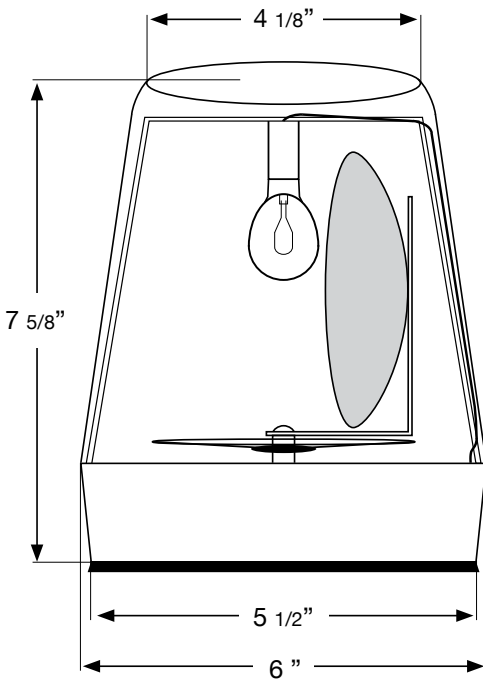

MV2IND Specifications

Physical Specifications