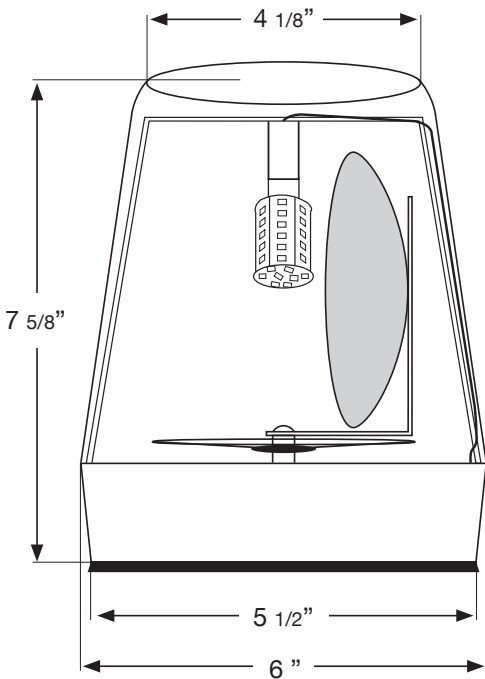

MV2LED Specifications

Physical Specifications

AC: Direct Drive