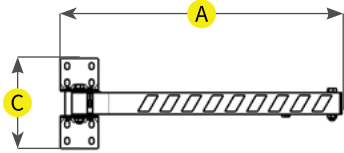

Made in USA  Patented Design

DL2 Loading Dock Arms & LED Light Heads

Innovative. Modern. Streamlined.

Single Arm Lengths

Double Arm Lengths

Model	A	B	C	D	Accessories
DL2-SA-24 (24" Single Arm)	24 in (610 mm)	N/A	8.5 in (216 mm)	8.5 in (216 mm)	HDL2, HDL2-S, PL2, PL2-S, DLFAN
DL2-SA-36 (36" Single Arm)	36 in (915 mm)	N/A	8.5 in (216 mm)	8.5 in (216 mm)	HDL2, HDL2-S, PL2, PL2-S, DLFAN
DL2-DA-40 (40" Double Arm)	40 in (1016 mm)	24 in (610 mm)	8.5 in (216 mm)	8.5 in (216 mm)	HDL2, HDL2-S, PL2, PL2-S, DLFAN
DL2-DA-48 (48" Double Arm)	48 in (1219 mm)	24 in (610 mm)	8.5 in (216 mm)	8.5 in (216 mm)	HDL2, HDL2-S, PL2, PL2-S, DLFAN
DL2-DA-60 (60" Double Arm)	60 in (1524 mm)	36 in (915 mm)	8.5 in (216 mm)	8.5 in (216 mm)	HDL2, HDL2-S, PL2, PL2-S, DLFAN