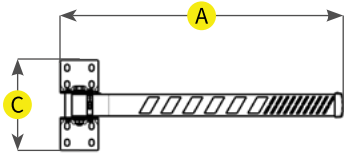

Made in USA  Patented Design

DL2 Integrated LED Loading Dock Arm

Innovative. Modern. Streamlined.

Single Arm Lengths

Double Arm Lengths

Model	A	B	C	D	Accessories
DL2-SA-IL-24 (24" Single Arm)	24 in (610 mm)	N/A	8.5 in (216 mm)	8.5 in (216 mm)	N/A
DL2-SA-IL-36 (36" Single Arm)	36 in (915 mm)	N/A	8.5 in (216 mm)	8.5 in (216 mm)	N/A
DL2-DA-IL-40 (40" Double Arm)	40 in (1016 mm)	24 in (610 mm)	8.5 in (216 mm)	8.5 in (216 mm)	N/A
DL2-DA-IL-48 (48" Double Arm)	48 in (1219 mm)	24 in (610 mm)	8.5 in (216 mm)	8.5 in (216 mm)	N/A
DL2-DA-IL-60 (60" Double Arm)	60 in (1524 mm)	36 in (915 mm)	8.5 in (216 mm)	8.5 in (216 mm)	N/A

DL2 Loading Dock Arms & LED Light Heads

Innovative. Modern. Streamlined.

Model Numbers

24" Loading Dock Arm
DL2-SA-24

36" Loading Dock Arm
DL2-SA-36

40" Loading Dock Arm
DL2-DA-40

48" Loading Dock Arm
DL2-DA-48