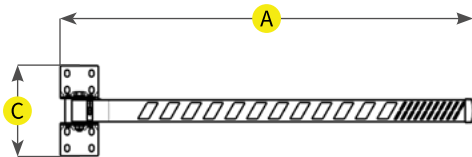

48" Integrated LED Loading Dock Arm
DL2-DA-IL-48

60" Integrated LED Loading Dock Arm
DL2-DA-IL-60

Integrated LEDs are built into the dock arm — no light head required!

Specifications

Wattage	13.4W
Power Source	120V, 60Hz
Lumens	1331
Beam Angle	10°
CRI	≥ 75
CCT	5000K
Life	100,000 hours at 70% lumen maintenance
Compliances	cULus listed, LM79 report available upon request
Warranty	3 years

Made in USA  Patented Design

DL2 Integrated LED Loading Dock Arm

Innovative. Modern. Streamlined.

Single Arm Lengths

Double Arm Lengths

Model	A	B	C	D	Accessories
DL2-SA-IL-24 (24" Single Arm)	24 in (610 mm)	N/A	8.5 in (216 mm)	8.5 in (216 mm)	N/A
DL2-SA-IL-36 (36" Single Arm)	36 in (915 mm)	N/A	8.5 in (216 mm)	8.5 in (216 mm)	N/A
DL2-DA-IL-40 (40" Double Arm)	40 in (1016 mm)	24 in (610 mm)	8.5 in (216 mm)	8.5 in (216 mm)	N/A
DL2-DA-IL-48 (48" Double Arm)	48 in (1219 mm)	24 in (610 mm)	8.5 in (216 mm)	8.5 in (216 mm)	N/A
DL2-DA-IL-60 (60" Double Arm)	60 in (1524 mm)	36 in (915 mm)	8.5 in (216 mm)	8.5 in (216 mm)	N/A

DL2 Loading Dock Arms & LED Light Heads

Innovative. Modern. Streamlined.

Model Numbers

24" Loading Dock Arm
DL2-SA-24

36" Loading Dock Arm
DL2-SA-36

40" Loading Dock Arm
DL2-DA-40

48" Loading Dock Arm
DL2-DA-48