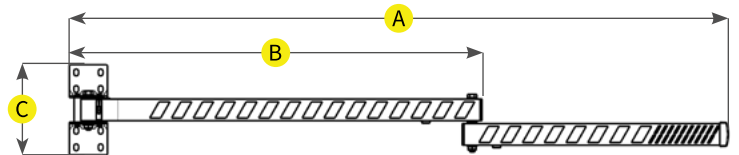

48" Integrated LED Loading Dock Arm
DL2-DA-IL-48

60" Integrated LED Loading Dock Arm
DL2-DA-IL-60

Integrated LEDs are built into the dock arm — no light head required!

Specifications

Wattage	13.4W
Power Source	120V, 60Hz
Lumens	1331
Beam Angle	10°
CRI	≥ 75
CCT	5000K
Life	100,000 hours at 70% lumen maintenance
Compliances	cULus listed, LM79 report available upon request
Warranty	3 years

Made in USA  Patented Design

DL2 Integrated LED Loading Dock Arm

Innovative. Modern. Streamlined.

Single Arm Lengths

Double Arm Lengths

Model	A	B	C	D	Accessories
DL2-SA-IL-24 (24" Single Arm)	24 in (610 mm)	N/A	8.5 in (216 mm)	8.5 in (216 mm)	N/A
DL2-SA-IL-36 (36" Single Arm)	36 in (915 mm)	N/A	8.5 in (216 mm)	8.5 in (216 mm)	N/A
DL2-DA-IL-40 (40" Double Arm)	40 in (1016 mm)	24 in (610 mm)	8.5 in (216 mm)	8.5 in (216 mm)	N/A
DL2-DA-IL-48 (48" Double Arm)	48 in (1219 mm)	24 in (610 mm)	8.5 in (216 mm)	8.5 in (216 mm)	N/A
DL2-DA-IL-60 (60" Double Arm)	60 in (1524 mm)	36 in (915 mm)	8.5 in (216 mm)	8.5 in (216 mm)	N/A

DL2 Loading Dock Arms & LED Light Heads

Innovative. Modern. Streamlined.

Model Numbers

24" Loading Dock Arm
DL2-SA-24

36" Loading Dock Arm
DL2-SA-36

40" Loading Dock Arm
DL2-DA-40

48" Loading Dock Arm
DL2-DA-48