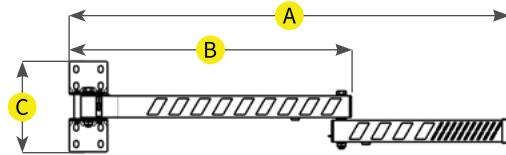

48" Integrated LED Loading Dock Arm
DL2-DA-IL-48

60" Integrated LED Loading Dock Arm
DL2-DA-IL-60

Integrated LEDs are built into the dock arm — no light head required!

Specifications

Wattage	13.4W
Power Source	120V, 60Hz
Lumens	1331
Beam Angle	10°
CRI	≥ 75
CCT	5000K
Life	100,000 hours at 70% lumen maintenance
Compliances	cULus listed, LM79 report available upon request
Warranty	3 years

Made in USA  Patented Design

DL2 Integrated LED Loading Dock Arm

Innovative. Modern. Streamlined.

Single Arm Lengths

Double Arm Lengths

Model	A	B	C	D	Accessories
DL2-SA-IL-24 (24" Single Arm)	24 in (610 mm)	N/A	8.5 in (216 mm)	8.5 in (216 mm)	N/A
DL2-SA-IL-36 (36" Single Arm)	36 in (915 mm)	N/A	8.5 in (216 mm)	8.5 in (216 mm)	N/A
DL2-DA-IL-40 (40" Double Arm)	40 in (1016 mm)	24 in (610 mm)	8.5 in (216 mm)	8.5 in (216 mm)	N/A
DL2-DA-IL-48 (48" Double Arm)	48 in (1219 mm)	24 in (610 mm)	8.5 in (216 mm)	8.5 in (216 mm)	N/A
DL2-DA-IL-60 (60" Double Arm)	60 in (1524 mm)	36 in (915 mm)	8.5 in (216 mm)	8.5 in (216 mm)	N/A

DL2 Loading Dock Arms & LED Light Heads

Innovative. Modern. Streamlined.

Model Numbers

24" Loading Dock Arm
DL2-SA-24

36" Loading Dock Arm
DL2-SA-36

40" Loading Dock Arm
DL2-DA-40

48" Loading Dock Arm
DL2-DA-48