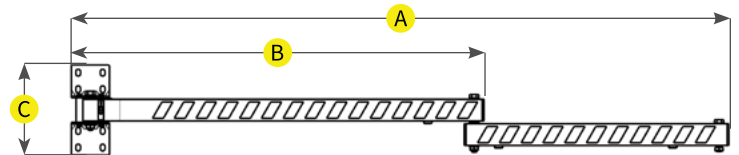

Made in USA  Patented Design

DL2 Loading Dock Arms & LED Light Heads

Innovative. Modern. Streamlined.

Single Arm Lengths

Double Arm Lengths

Model	A	B	C	D	Accessories
DL2-SA-24 (24" Single Arm)	24 in (610 mm)	N/A	8.5 in (216 mm)	8.5 in (216 mm)	HDL2, HDL2-S, PL2, PL2-S, DLFAN
DL2-SA-36 (36" Single Arm)	36 in (915 mm)	N/A	8.5 in (216 mm)	8.5 in (216 mm)	HDL2, HDL2-S, PL2, PL2-S, DLFAN
DL2-DA-40 (40" Double Arm)	40 in (1016 mm)	24 in (610 mm)	8.5 in (216 mm)	8.5 in (216 mm)	HDL2, HDL2-S, PL2, PL2-S, DLFAN
DL2-DA-48 (48" Double Arm)	48 in (1219 mm)	24 in (610 mm)	8.5 in (216 mm)	8.5 in (216 mm)	HDL2, HDL2-S, PL2, PL2-S, DLFAN
DL2-DA-60 (60" Double Arm)	60 in (1524 mm)	36 in (915 mm)	8.5 in (216 mm)	8.5 in (216 mm)	HDL2, HDL2-S, PL2, PL2-S, DLFAN