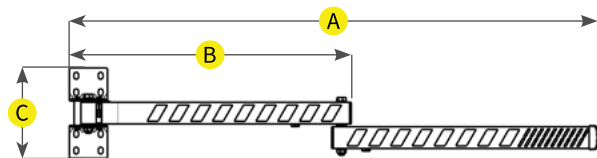

48" Integrated LED Loading Dock Arm
DL2-DA-IL-48

60" Integrated LED Loading Dock Arm
DL2-DA-IL-60

Integrated LEDs are built into the dock arm — no light head required!

Specifications

Wattage	13.4W
Power Source	120V, 60Hz
Lumens	1331
Beam Angle	10°
CRI	≥ 75
CCT	5000K
Life	100,000 hours at 70% lumen maintenance
Compliances	cULus listed, LM79 report available upon request
Warranty	3 years

Made in USA  Patented Design

DL2 Integrated LED Loading Dock Arm

Innovative. Modern. Streamlined.

Single Arm Lengths

Double Arm Lengths

Model	A	B	C	D	Accessories
DL2-SA-IL-24 (24" Single Arm)	24 in (610 mm)	N/A	8.5 in (216 mm)	8.5 in (216 mm)	N/A
DL2-SA-IL-36 (36" Single Arm)	36 in (915 mm)	N/A	8.5 in (216 mm)	8.5 in (216 mm)	N/A
DL2-DA-IL-40 (40" Double Arm)	40 in (1016 mm)	24 in (610 mm)	8.5 in (216 mm)	8.5 in (216 mm)	N/A
DL2-DA-IL-48 (48" Double Arm)	48 in (1219 mm)	24 in (610 mm)	8.5 in (216 mm)	8.5 in (216 mm)	N/A
DL2-DA-IL-60 (60" Double Arm)	60 in (1524 mm)	36 in (915 mm)	8.5 in (216 mm)	8.5 in (216 mm)	N/A

DL2 Loading Dock Arms & LED Light Heads

Innovative. Modern. Streamlined.

Model Numbers

24" Loading Dock Arm
DL2-SA-24

36" Loading Dock Arm
DL2-SA-36

40" Loading Dock Arm
DL2-DA-40

48" Loading Dock Arm
DL2-DA-48