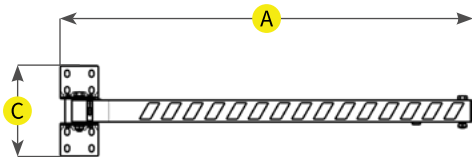

Made in USA  Patented Design

DL2 Loading Dock Arms & LED Light Heads

Innovative. Modern. Streamlined.

Single Arm Lengths

Double Arm Lengths

Model	A	B	C	D	Accessories
DL2-SA-24 (24" Single Arm)	24 in (610 mm)	N/A	8.5 in (216 mm)	8.5 in (216 mm)	HDL2, HDL2-S, PL2, PL2-S, DLFAN
DL2-SA-36 (36" Single Arm)	36 in (915 mm)	N/A	8.5 in (216 mm)	8.5 in (216 mm)	HDL2, HDL2-S, PL2, PL2-S, DLFAN
DL2-DA-40 (40" Double Arm)	40 in (1016 mm)	24 in (610 mm)	8.5 in (216 mm)	8.5 in (216 mm)	HDL2, HDL2-S, PL2, PL2-S, DLFAN
DL2-DA-48 (48" Double Arm)	48 in (1219 mm)	24 in (610 mm)	8.5 in (216 mm)	8.5 in (216 mm)	HDL2, HDL2-S, PL2, PL2-S, DLFAN
DL2-DA-60 (60" Double Arm)	60 in (1524 mm)	36 in (915 mm)	8.5 in (216 mm)	8.5 in (216 mm)	HDL2, HDL2-S, PL2, PL2-S, DLFAN