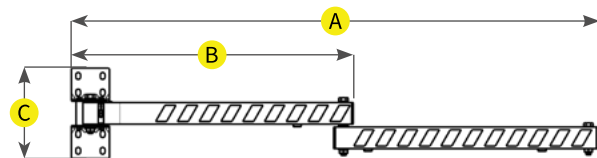

Made in USA  Patented Design

DL2 Loading Dock Arms & LED Light Heads

Innovative. Modern. Streamlined.

Single Arm Lengths

Double Arm Lengths

Model	A	B	C	D	Accessories
DL2-SA-24 (24" Single Arm)	24 in (610 mm)	N/A	8.5 in (216 mm)	8.5 in (216 mm)	HDL2, HDL2-S, PL2, PL2-S, DLFAN
DL2-SA-36 (36" Single Arm)	36 in (915 mm)	N/A	8.5 in (216 mm)	8.5 in (216 mm)	HDL2, HDL2-S, PL2, PL2-S, DLFAN
DL2-DA-40 (40" Double Arm)	40 in (1016 mm)	24 in (610 mm)	8.5 in (216 mm)	8.5 in (216 mm)	HDL2, HDL2-S, PL2, PL2-S, DLFAN
DL2-DA-48 (48" Double Arm)	48 in (1219 mm)	24 in (610 mm)	8.5 in (216 mm)	8.5 in (216 mm)	HDL2, HDL2-S, PL2, PL2-S, DLFAN
DL2-DA-60 (60" Double Arm)	60 in (1524 mm)	36 in (915 mm)	8.5 in (216 mm)	8.5 in (216 mm)	HDL2, HDL2-S, PL2, PL2-S, DLFAN