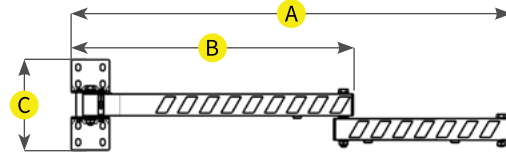

Made in USA  Patented Design

DL2 Loading Dock Arms & LED Light Heads

Innovative. Modern. Streamlined.

Single Arm Lengths

Double Arm Lengths

Model	A	B	C	D	Accessories
DL2-SA-24 (24" Single Arm)	24 in (610 mm)	N/A	8.5 in (216 mm)	8.5 in (216 mm)	HDL2, HDL2-S, PL2, PL2-S, DLFAN
DL2-SA-36 (36" Single Arm)	36 in (915 mm)	N/A	8.5 in (216 mm)	8.5 in (216 mm)	HDL2, HDL2-S, PL2, PL2-S, DLFAN
DL2-DA-40 (40" Double Arm)	40 in (1016 mm)	24 in (610 mm)	8.5 in (216 mm)	8.5 in (216 mm)	HDL2, HDL2-S, PL2, PL2-S, DLFAN
DL2-DA-48 (48" Double Arm)	48 in (1219 mm)	24 in (610 mm)	8.5 in (216 mm)	8.5 in (216 mm)	HDL2, HDL2-S, PL2, PL2-S, DLFAN
DL2-DA-60 (60" Double Arm)	60 in (1524 mm)	36 in (915 mm)	8.5 in (216 mm)	8.5 in (216 mm)	HDL2, HDL2-S, PL2, PL2-S, DLFAN